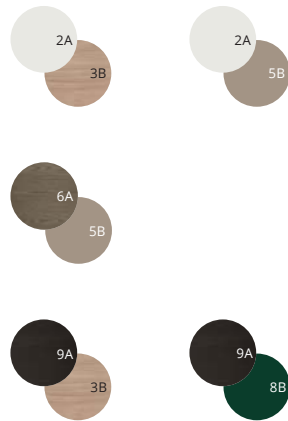

Black glass

Forest green

Flamed grey

## Furniture colour combinations

### Washbasin units

A: Outer colour  
B: Inner colour

### Side units

A: Outer colour  
B: Inner colour