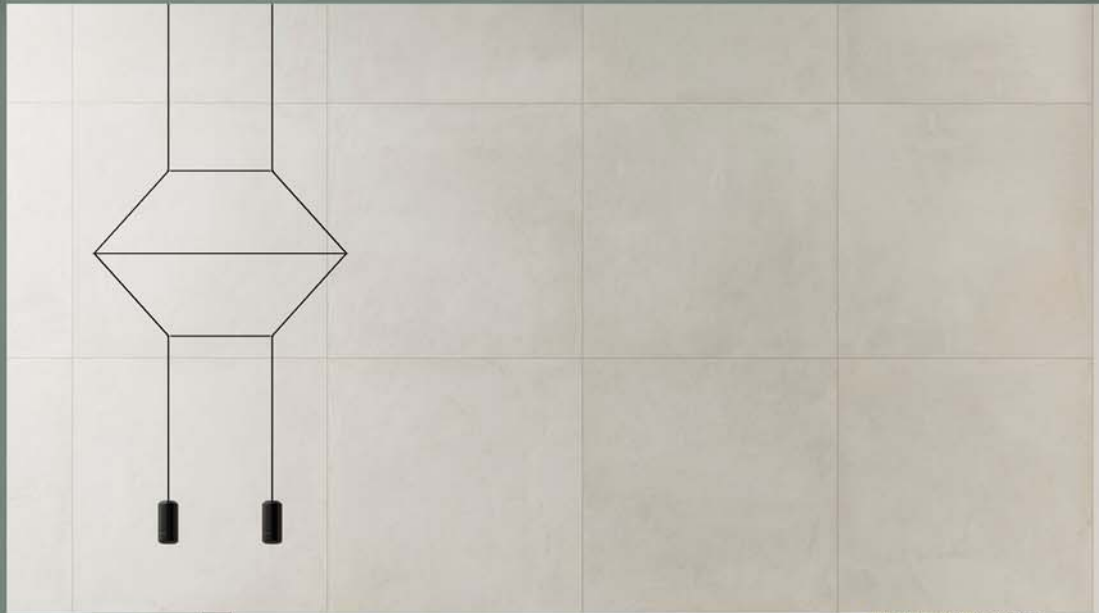

The range also offers alternatives for public bathroom spaces by combining countertop washbasins with different type taps like wall-mounted, standard or floor-mounted taps.

Arik Levy

Voyage

Arik Levy

Arik Levy