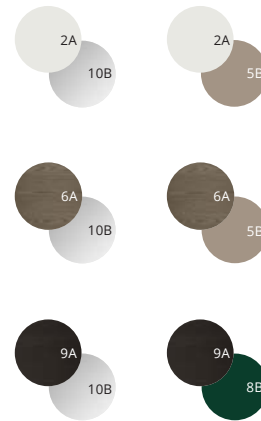

Wall boxes

A: Outer colour
B: Back panel