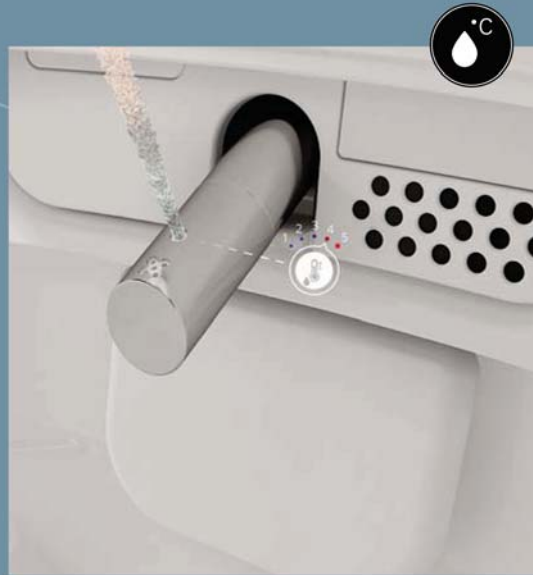

### Adjustable water pressure

Five different levels of water pressure offer a thorough and pampering wash.

### Adjustable nozzle position

Perfect cleansing by adjusting the nozzle back and forth.

### Adjustable water temperature

Five different water temperature settings offer a more comfortable cleansing ritual.

### Oscillating wash

The bidet nozzle moves back and forth for a thorough clean over a larger area.