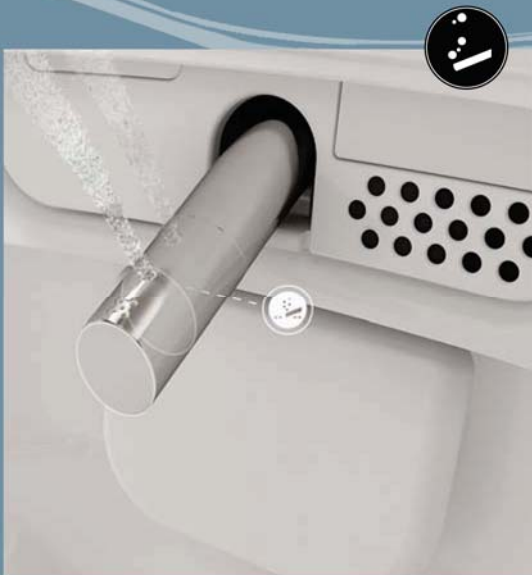

### Adjustable water pressure

Five different levels of water pressure offer a thorough and pampering wash.

### Adjustable nozzle position

Perfect cleansing by adjusting the nozzle back and forth.

### Adjustable water temperature

Five different water temperature settings offer a more comfortable cleansing ritual.