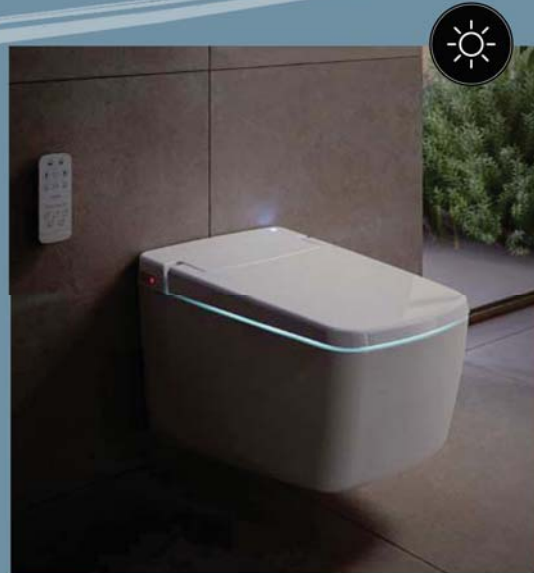

Night light

The LED night light is automatically activated when the ambient light levels fall.