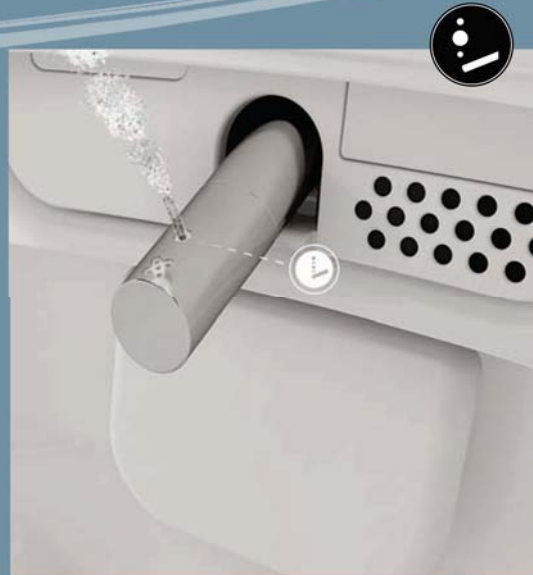

### Adjustable water pressure

Five different levels of water pressure offer a thorough and pampering wash.

### Adjustable nozzle position

Perfect cleansing by adjusting the nozzle back and forth.

### Adjustable water temperature

Five different water temperature settings offer a more comfortable cleansing ritual.

### Oscillating wash

The bidet nozzle moves back and forth for a thorough clean over a larger area.