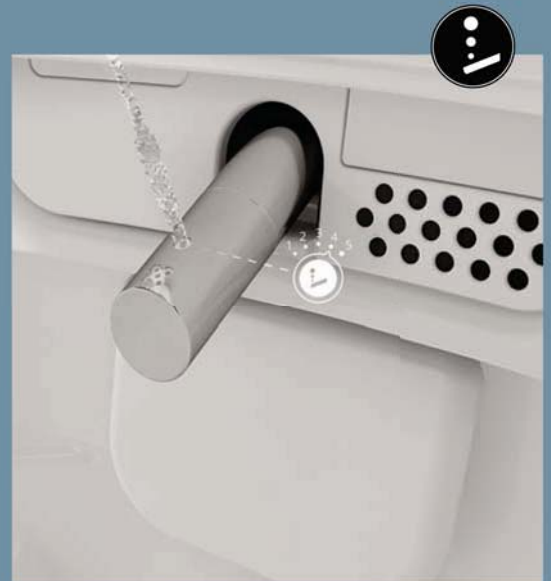

# V-Care Smart Toilet Prime

## Personal hygiene features

Every detail is designed for personal hygiene and well-being.

### Front and rear wash

The nozzle produces a rear wash suitable for all, as well as a gentler front wash as a bidet for women.