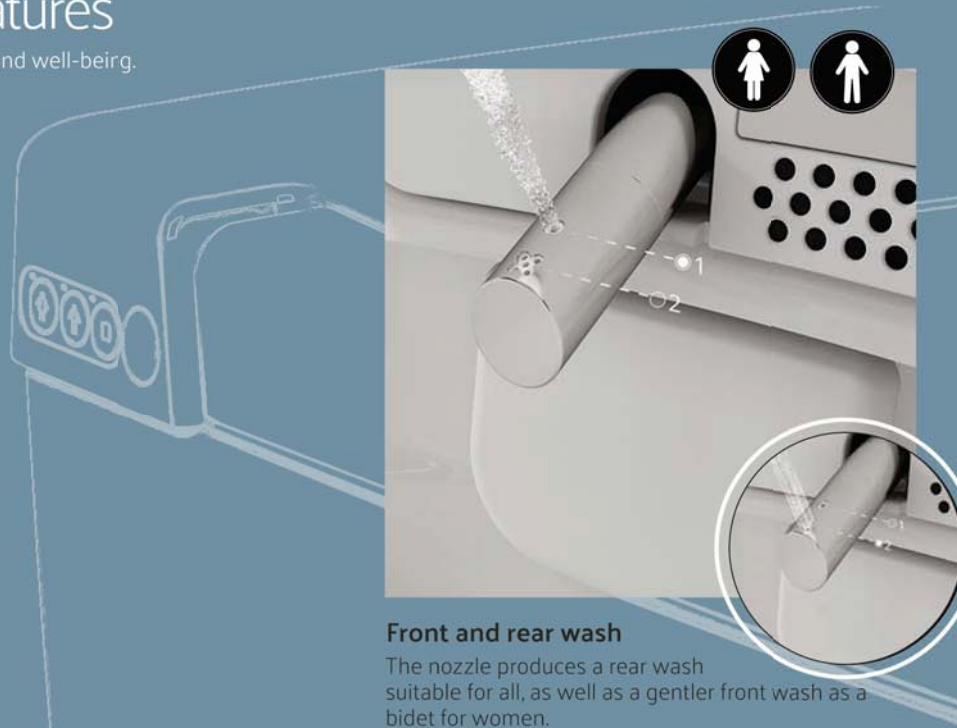

# A smart toilet engineered as a design icon

Designed by Arik Levy in collaboration with the Design Studio Vitra and Innovation Center, the V-Care Smart Toilet Prime exemplifies the perfect integration of bathroom design and sophisticated technology, which pampers while it delivers the ultimate in personal hygiene.

# Prime

The V-Care Smart Toilet Prime is available in two variants: wall-hung and floor-standing

## Personal hygiene features

Every detail is designed for personal hygiene and well-being.

## Dryer and adjustable air temperature

After washing, the warm-air dryer provides fast and gentle drying. Also, free yourself from toilet roll. Five different levels of air temperature settings offer more comfortable drying.